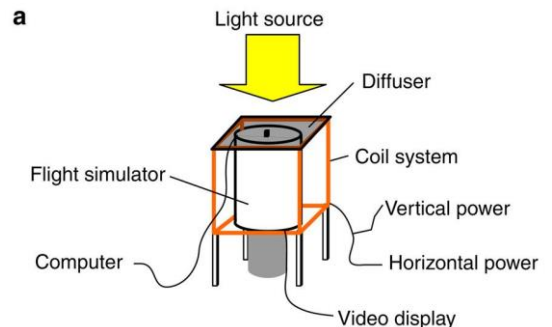

Seminar

Department of Biological Sciences

Science and Engineering Building, Room 604

3:30 PM

Thursday, November 14th, 2019

Coffee and snacks (social) in SCEN 502 at 3:00 PM