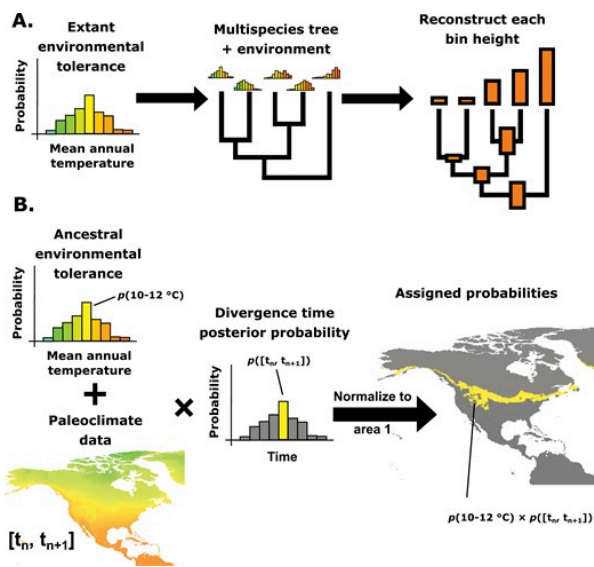

Dr. Ryan Folk

Department of Life Sciences, Mississippi State University

Nitrogen-fixing symbiosis in a challenging world: Insights from large-scale modeling

Seminar

Department of Biological Sciences

3:30 PM